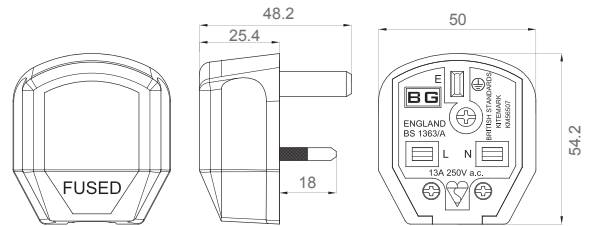

PRODUCT IMAGES

7B

7W

LINE DIAGRAMS

PRODUCT INFORMATION

Part Number	7x
Colour options (x)	White (W), Black (B)
Product Dimensions	Height 54mm x Width 50mm x Depth 48mm

TECHNICAL SPECIFICATIONS

Standard(s)	This product is certified to applicable British safety standards BS 1363/A
Voltage	240 VAC, 50Hz
Maximum Load (Wattage)	13A: 3120 Watts, 240 Volts