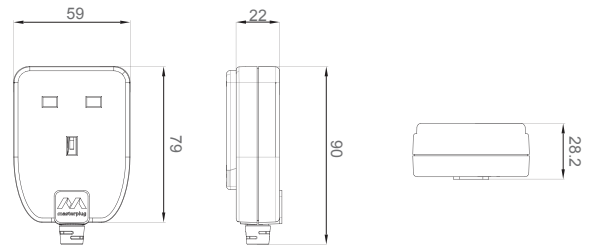

extension lead BASICS

POWER

provides power where you need it most

FEATURES

- Single socket extension lead
- Rounded slimline appearance
- Safety shuttered socket
- Manufactured to BS1363-2
- Non-rewireable

PRODUCT IMAGES

LINE DIAGRAMS

PRODUCT INFORMATION

Part Number	BOGx
Part Number Note	x = length of cable in metres
Product Dimensions	Height 28mm x Width 59mm x Depth 79mm
Sockets	1

TECHNICAL SPECIFICATIONS

Standard(s)	This product is certified to applicable British safety standards BS1363-2
Wall Mounting Option	No
Maximum Load (Wattage)	10A : 2400 Watts, 240 Volts 13A : 3120 Watts, 240 Volts

IF IN DOUBT CONSULT A QUALIFIED ELECTRICIAN