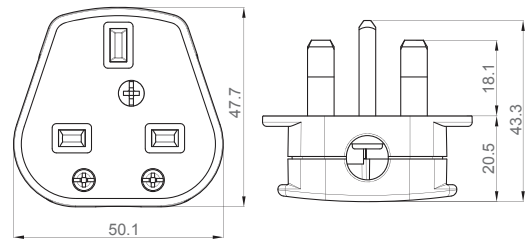

plug 13 amp **BASICS**

POWER

provides power where you need it most

FEATURES

- Rewireable
- Black or white moulded plug
- Sleeved pins: Extruded from solid brass
- Manufactured to BS1363/A

PRODUCT IMAGES

PT13W

PT13B

LINE DIAGRAMS

PRODUCT INFORMATION

Part Number	PT13x / PT133x / PT135x
Colour options (x)	PT13x: White (W), Black (B) PT133x: White (W) PT135x: White (W)
Product Dimensions	Height 48mm x Width 50mm x Depth 43mm