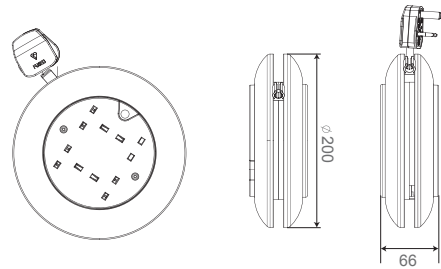

### LINE DIAGRAMS

### PRODUCT INFORMATION

Part Number	SATTx13/4W
Part Number Note	x = length of cable in metres
Product Dimensions	Height 200mm x Width 200mm x Depth 66mm
Sockets	4