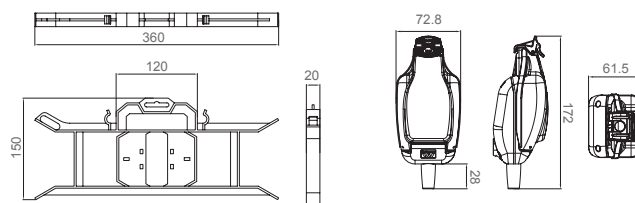

- 13A fused plug
- Manufactured to BS1363-2

PRODUCT IMAGES

CTx13P/IPS

LINE DIAGRAMS

PRODUCT INFORMATION

Part Number	CTx13P/IPS
Part Number Note	x = length of cable in metres
Product Dimensions	Height 150mm x Width 360mm x Depth 65mm
Sockets	1x IP54 rated weatherproof socket