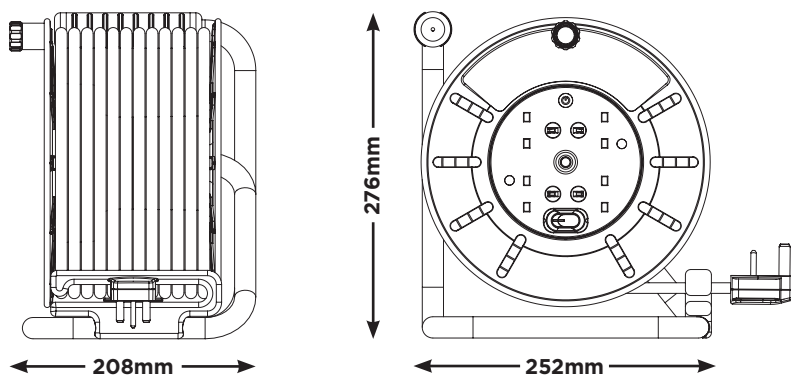

### Description

Lightweight and sturdy, this portable open reel with 50 metres of cable, is designed for home, garden and heavy duty applications. Designed and engineered for longevity, the plastic drum provides reliable protection when in use, transported or stored. This cable reel provides four shuttered sockets, power switch, LED indicator, highly visible green cable and has a built-in safety thermal cut-out for protection against overloading when fully reeled.

### Technical Specifications

<b>Standards</b>	BS EN 61242. ASTA Approved
<b>Maximum Load</b>	720W/240V - Fully Wound 3120W/240V - Fully Unwound
<b>Switch</b>	Double Pole
<b>Cable length</b>	50m
<b>Cable Size</b>	Cable Size - 1.25mm <sup>2</sup> (H05VV-F)

## Product Information

Part No	OLU50134SL	Qty	1
Type	Open Cable Reel	Shipping Carton Info (m)	H:0.3 x W:0.27 x D:0.23
Cable Type	PVC	CBM (m <sup>3</sup> )	0.018
Cable Length (m)	50m	G.W (kg)	6.7
Amp	13	EAN Barcode	5015056526539
Product Dimensions (cm)	H:28 x W:25.2 x D:21	ITF Barcode	05015056526638