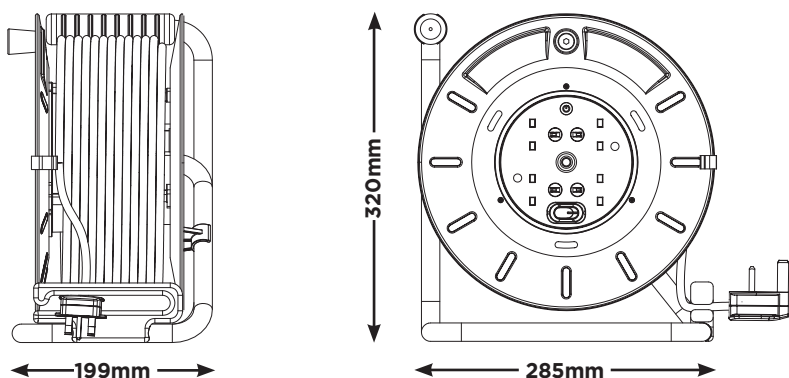

Technical Specification

40m Heavy Duty Metal Open Reel OTLU40134SL

Features

- » Heavy duty metal reel with four shuttered sockets
- » Safety thermal cut-out
- » Power on/off switch
- » Power LED indicator
- » Compatible with wall mount bracket

Description

This heavy duty open reel with its large metal drum has been designed and engineered for longevity. The steel drum provides reliable protection when in use, transported or stored. The robust design is perfect for the home, garden and heavy duty use. This open reel provides four shuttered sockets, power switch, LED indicator, highly visible green cable and has a built-in safety thermal cut-out for protection against overloading when fully reeled.

Line Diagrams

Technical Specifications

Standards	BS EN 61242. ASTA Approved
Maximum Load	720W/240V - Fully Wound 3120W/240V - Fully Unwound
Switch	Double Pole
Cable length	40m
Cable Size	Cable Size - 1.25mm ² (H05VV-F)

Lic 940

Product Information

Part No	OTLU40134SL	Qty	1
Type	Heavy Duty Metal Open Reel	Shipping Carton Info (m)	H:0.34 x W:0.22 x D:0.31
Cable Type	PVC	CBM (m ³)	0.023
Cable Length (m)	40m	G.W (kg)	6.4
Amp	13	EAN Barcode	5015056526522
Product Dimensions (cm)	H:32 x W:28.5 x D:19.9	ITF Barcode	05015056526621