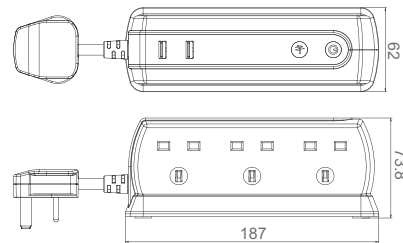

### PRODUCT IMAGES

SRGDSU6xPB

SRGDSU6xPW

### LINE DIAGRAMS

### PRODUCT INFORMATION

Part Number	SRGDU6xPy2
Part Number Note	x = length of cable in metres, y=colour
Product Dimensions	Height 74mm x Width 187mm x Depth 62mm
Sockets	6