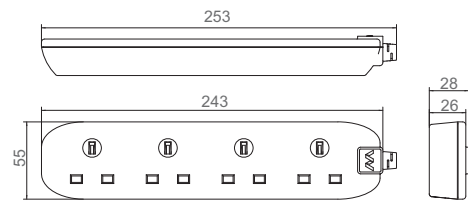

extension lead

BASICS

POWER

provides power where you need it most

FEATURES

- Plug four items safely into one socket
- Rounded slimline appearance
- Wall fixing capability
- Safety shuttered sockets
- White
- Non-rewireable
- Manufactured to BS1363-2

PRODUCT IMAGES

BFGxN

LINE DIAGRAMS

PRODUCT INFORMATION

Part Number	BFGxN
Part Number Note	x = length of cable in metres
Product Dimensions	Height 28mm x Width 243mm x Depth 55mm
Sockets	4

TECHNICAL SPECIFICATIONS

Standard(s)	This product is certified to applicable British safety standards BS1363-2	
Wall Mounting Option	Yes	
Maximum Load (Wattage)	13A : 3120 Watts, 240 Volts	

IF IN DOUBT CONSULT A QUALIFIED ELECTRICIAN