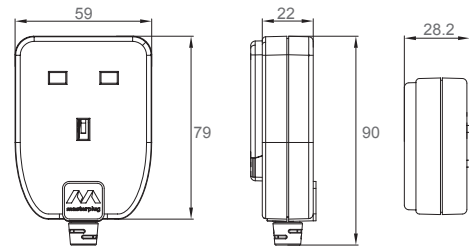

garden extension lead

OUTDOOR

POWER

designed with outdoor activities in mind, this range provides safe power solutions for garden and light DIY use

FEATURES

- Single socket extension lead
- Rounded slimline appearance
- Safety shuttered socket
- Highly visible orange cable
- 13A fused plug
- Manufactured to BS1363-2
- Maximum load 3120 Watts, 240V AC
- Non-rewireable

PRODUCT IMAGES

BOGxO

LINE DIAGRAMS

PRODUCT INFORMATION

Part Number	BOGxO
Part Number Note	x = length of cable in metres
Product Dimensions	Height 28mm x Width 59mm x Depth 79mm
Sockets	1

TECHNICAL SPECIFICATIONS