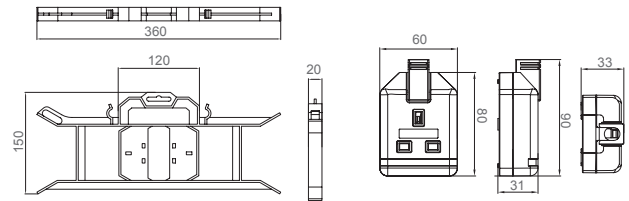

- 13A fused plug
- Manufactured to BS1363-2

PRODUCT IMAGES

CTx13

LINE DIAGRAMS

PRODUCT INFORMATION

Part Number	CTx13
Part Number Note	x = length of cable in metres
Product Dimensions	Height 150mm x Width 360mm x Depth 40mm
Sockets	1