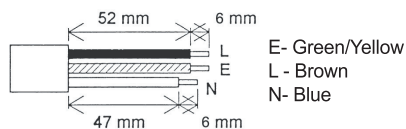

SAFETY WARNING

PLEASE READ CAREFULLY AND USE IN ACCORDANCE WITH OUR SAFETY INSTRUCTIONS BELOW

- ✓ **DO** Uncoil cable before use
- ✓ **DO** Position the cable carefully to avoid accidents
- ✗ **DON'T** Use in wet conditions
- ✗ **DON'T** Allow heavy tools etc to hang unsupported on the cable or from the socket
- ✗ **DON'T** Remove the plug and wire directly into a mains supply
- ✗ **DON'T** Exceed the total maximum load.

Fig 1.