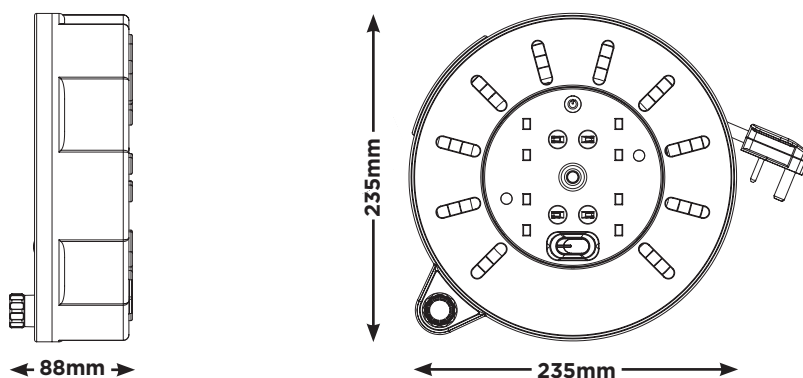

Technical Specification

10m Cassette Reel GMU10134SL

Features

- » Portable cassette reel with four shuttered sockets
- » Safety thermal cut-out
- » Power on/off switch
- » Power LED indicator
- » Easy wind handle and rear grip
- » Optimised design for increased cable capacity

Description

A lightweight and portable solution for use in heavy duty applications. The compact nature allows for easy transportation and storage. This cassette reel includes four shuttered sockets, LED indicator, integrated power switch and a safety thermal cut-out for protection against overloading when fully reeled.

Line Diagrams

Technical Specifications

Standards	BS EN 61242. ASTA Approved
Maximum Load	720W/240V - Fully Wound 3120W/240V - Fully Unwound
Switch	Double Pole
Cable length	10m
Cable Size	Cable Size - 1.25mm ² (H05VV-F)

Lic 940

Product Information

Part No	CMU10134SL	Qty	5
Type	Cassette Reel	Shipping Carton Info (m)	H:0.39 x W:0.26 x D:0.26
Cable Type	PVC	CBM (m ³)	0.026
Cable Length (m)	10m	G.W (kg)	8.2
Amp	13	EAN Barcode	5015056526577
Product Dimensions (cm)	H:23.5 x W:23.5 x D:9	ITF Barcode	05015056526676