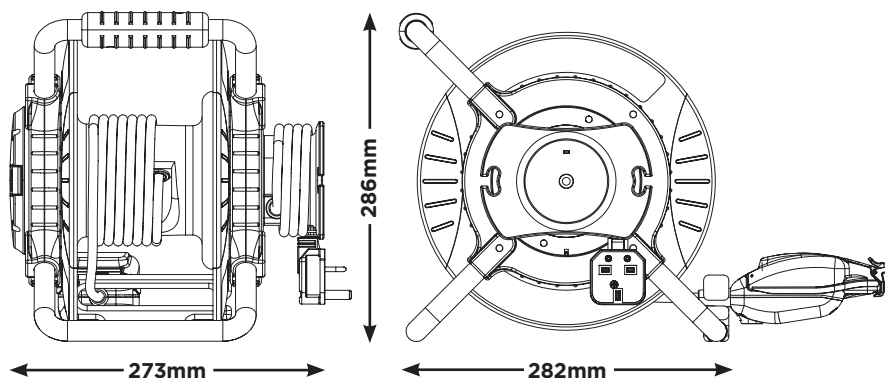

Technical Specification

30m + 3m Anti-Twist Reverse Reel

OATRU3013FL3IP

Features

- » Innovative reverse reel with pull-out socket
- » Safety thermal cut-out
- » Fold-out speed wind handle
- » Power LED indicator
- » IP54 rated weatherproof socket
- » IP rated socket ideal for use with pressure washers and in damp conditions

Description

This reverse reel with pull out socket and anti-twist design is an innovative solution that keeps cables from getting tangled. Using the wall mount bracket, fix the reel to the wall close to the power outlet and extend the power socket closer to the required area. The compact design is perfect for the home, garden and light industrial use. Using highly visible green cable, this 'reverse' reel provides an IP54 rated weatherproof 13 amp socket outlet. The drum includes an LED indicator and has a built-in safety thermal cut out for protection against overloading when fully reeled. Supplied with wall mount bracket.

Line Diagrams

Technical Specifications

Standards	BS EN 61242. ASTA Approved
Maximum Load	720W/240V - Fully Wound 3120W/240V - Fully Unwound
Switch	Double Pole
Cable length	30 + 3m
Cable Size	Cable Size - 1.25mm ² (H05VV-F)

Lic 940

Product Information

Part No	OATRU3013FL3IP-PX	Qty	1
Type	Anti-Twist Reverse Reel	Shipping Carton Info (m)	H:0.31 x W:0.3 x D:0.33
Cable Type	PVC	CBM (m³)	0.031
Cable Length (m)	30 + 3m	G.W (kg)	6.1
Amp	13	EAN Barcode	5015056538952
Product Dimensions (cm)	H:28.6 x W:28.2 x D:27.3	ITF Barcode	05015056540078