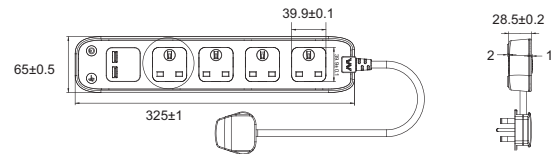

### LINE DIAGRAMS

### PRODUCT INFORMATION

Part Number	SRGU4xPy2
Part Number Note	x = length of cable in metres, y=colour
Product Dimensions	Height 28.5mm x Width 325mm x Depth 65mm
Sockets	4